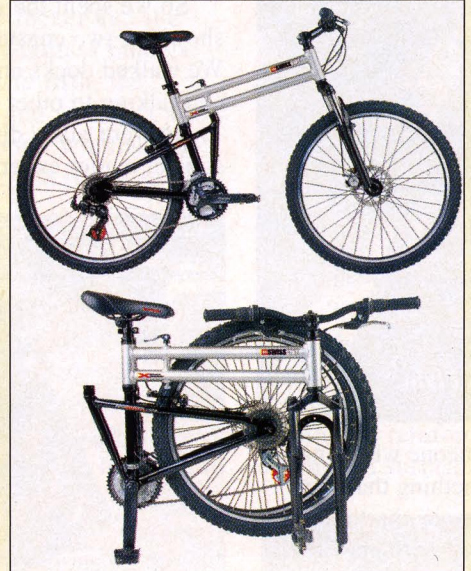

# Latitudes & Attitudes

The Cruising Lifestyle  
www.seafaring.com

**Cruising  
Maine's  
Coast**

**Shipwrecked  
In Fiji**

**Our Cover Girl Tells Her Story**

## Holy Spokes!

You CAN have a full-size high-performance bike that will fit aboard your boat. The SwissBike™ from Montague Corp. folds in half so it's easy to store and transport. There are three models, the XO, LX, and the TX shown above. All feature Montague's precision engineering, patent pending CLIX™ wheel release system, and improved performance, convenience and safety. Visit [www.swissbike.com](http://www.swissbike.com) or call toll free (800) 736-5348 for more information